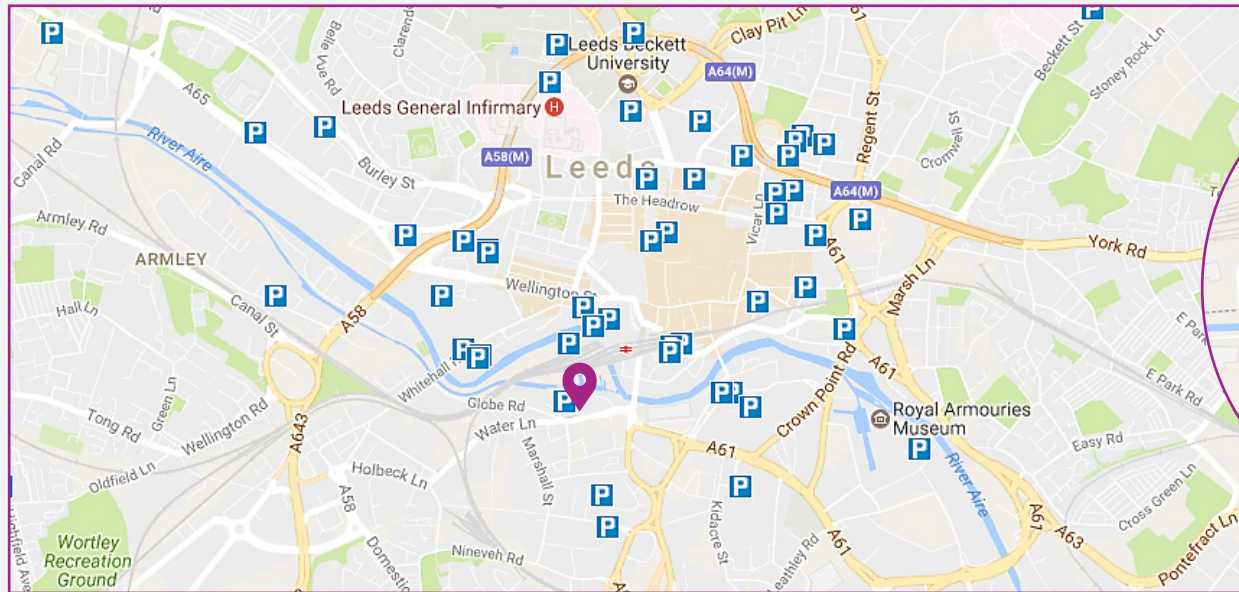

How to find TPT in Leeds

TPT Retirement Solutions
Verity House
6 Canal Wharf
Leeds LS11 5BQ
Tel: **0113 234 5500**
Email: enquiries@tpt.org.uk

By Rail...

From Leeds Train Station - South Entrance

From the south exit, proceed down the two escalators and turn left through the automatic doors. Walk forward past the Double Tree hotel on the left until you reach the circular building of apartments. Turn left and walk across the bridge. Once across take your first left and Verity House is on the right-hand side.

From Leeds Train Station - North Entrance

From the north station exit, cross the pedestrian crossing and take the staircase signposted "way out, Bishopgate". Turn right at the bottom of the staircase and walk under the railway bridges. You will pass the Hilton Hotel on your right. Walk across the bridge and take your next right onto Water Lane, then take your first right onto Canal Wharf. Follow the road ahead and Verity House is on the left-hand side.

By Road...

From the South

- Follow the M1 signposted to 'the North', then continue onto the M621 signposted to Leeds (Centre).
- Exit the M621 at Junction 3 and continue onto Dewsbury Road. Follow the road round following signs for the City Centre. You will pass through the traffic lights with the Peugeot garage on your left.
- Continue following the signs for the City Centre and move into the left-hand lane (not bus lane) as you approach the first set of pedestrian lights.
- Turn left at the sign for Granary Wharf (before them main set of traffic lights) onto Water Lane and then take the second right onto Wharf Approach.
- Verity House is on the right-hand side. Take a right onto Canal Wharf for the car park.

- Follow the A1 signposted to 'the South' following signs for the M1 (Leeds). Take the M621 link road and continue as if coming from the South.

Buses

The following buses all stop on Neville Street:
201, 202, 203, 226, 227, 228, 116, 117, 118, X16, X17